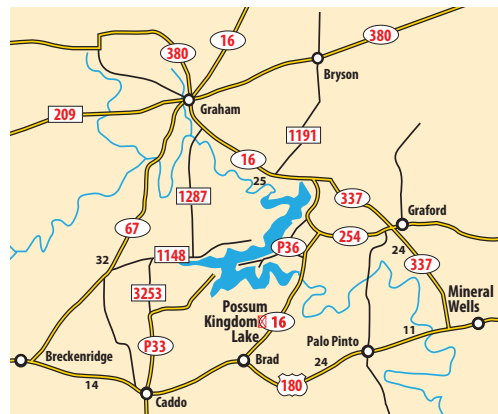

POSSUM KINGDOM LAKE MAP

Click on the business name or pin below to link to the business website for more information

SEE LEFT INSET FOR MAP CONTINUATION

- CABINS**
- East Side*
- 1-Bonita Shores
- 4-*Mitchell Resort & RV Park
- 5-PK Lodge, LP
- 6-*Rocker B Ranch
- 7-Sky Camp
- 8-YMCA Camp Grady Spruce
- West Side*
- 9-Fox Hollow Resort
- 10-Lakeshore Lodge
- 11-Possum Hollow Restaurant & Lodge
- 12-Possum Kingdom State Park
- GUEST HOUSE**
- 1-*Dale River Ranch
- HOTELS**
- East Side*
- 2-Lush Resort
- 3-PK Resort LLC
- 4-The Cliffs Resort

- RV SITES**
- East Side*
- 1-Bonita Shores
- 2-Lush Resort
- 3-*Mitchell Resort & RV Park
- 4-PK Lodge, LP
- 5-Sky Camp
- 6-Willow Beach Marina
- West Side*
- 7-Fox Hollow Resort
- 8-Lakeshore Lodge
- 9-Possum Hollow Restaurant & Lodge
- 10-Possum Kingdom State Park
- TENT CAMPING**
- 1-Possum Kingdom State Park
- 3-*Dale River Ranch
- RESTAURANTS**
- East Side*
- 1-2 Old Crows
- 2-Bonitaville
- 3-BoonDocks Bar & Grill
- 4-Bubba's Shaved Ice
- 5-Lush Resort
- 6-Patterson's PK
- 7-The Cliffs Resort
- 8-The Pizza Shack
- 9-Whataburger
- West Side*
- 10-Dos Chiles Mexican Restaurant
- 11-Hungry Fox Restaurant
- 12-Possum Hollow Restaurant & Lodge

- *BUSINESSES LOCATED OUTSIDE PK LAKE MAP**
- 3 Dale River Ranch-Palo Pinto
 - 1 Mitchell Resort-Perrin
 - 10 Dos Chiles Mexican Restaurant Graham
 - 6 Rocker B Ranch

- Gas
- Boat Landing
- Emergency Services
- Public Use Areas
- Public Hike & Bike Trails
- TOURNAMENT LOCATIONS**

- LEGEND**
- Main Camp YMCA
 - Ray Bean Camp YMCA
 - Camp Constantin B.S.A.
 - Cabins
 - Hotels
 - RV Sites
 - Tent Camping
 - Restaurants
 - Guest House

Possum Kingdom Chamber of Commerce
Captain's Meeting & Weigh-In Location