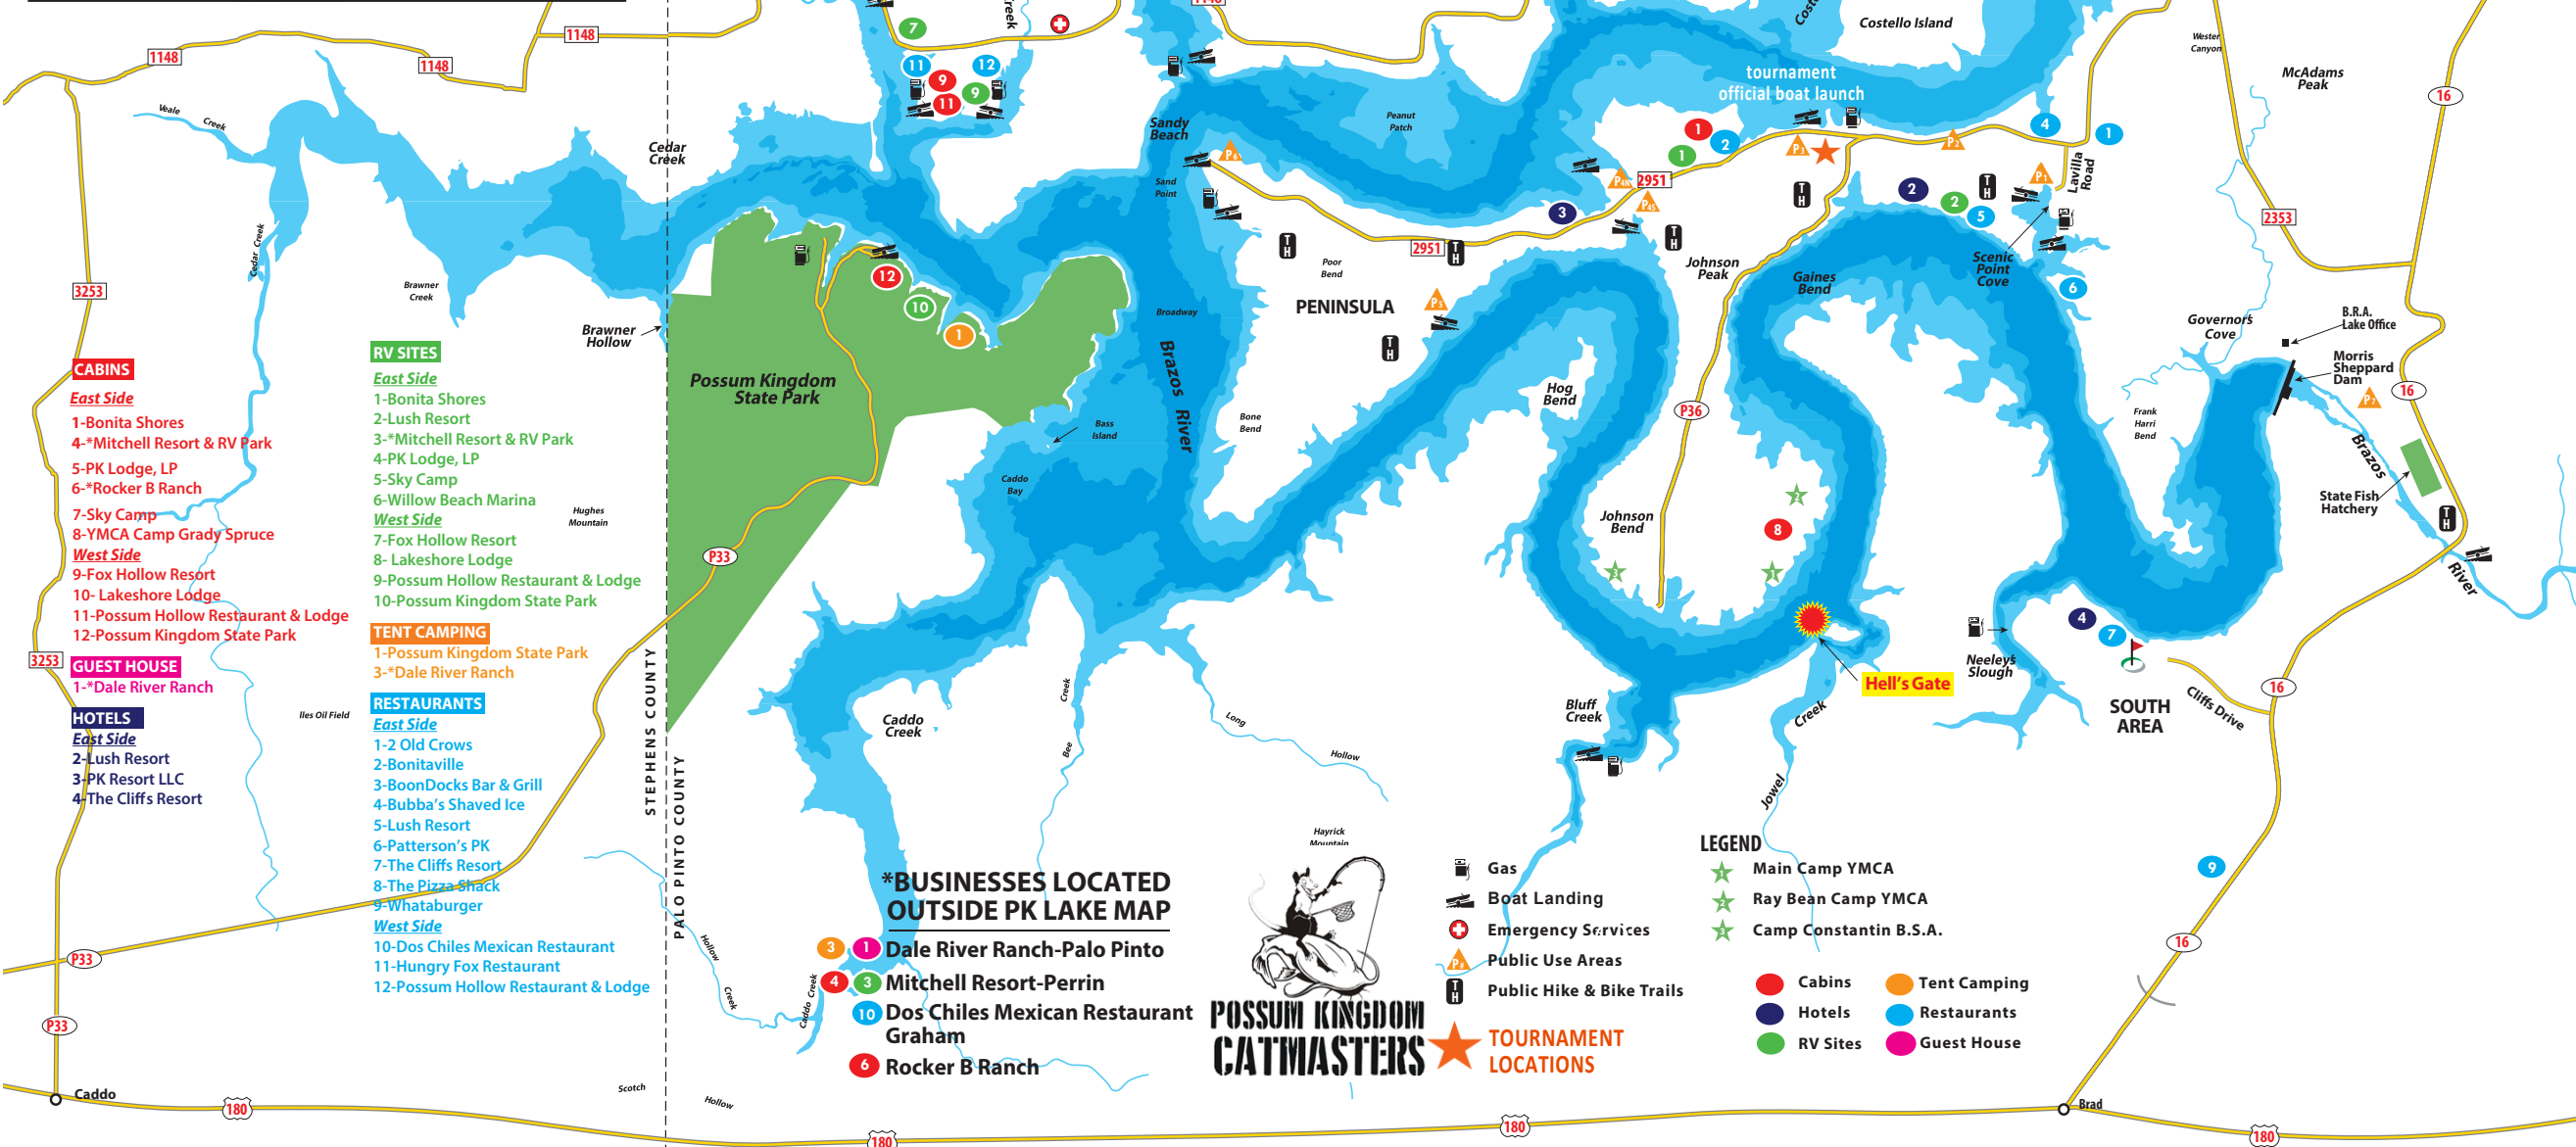

POSSUM KINGDOM LAKE MAP

Click on the business name or pin below to link to the business website for more information

SEE LEFT INSET FOR MAP CONTINUATION

- CABINS**
- East Side*
- 1-Bonita Shores
- 4-*Mitchell Resort & RV Park
- 5-PK Lodge, LP
- 6-*Rocker B Ranch
- 7-Sky Camp
- 8-YMCA Camp Grady Spruce
- West Side*
- 9-Fox Hollow Resort
- 10-Lakeshore Lodge
- 11-Possum Hollow Restaurant & Lodge
- 12-Possum Kingdom State Park
- GUEST HOUSE**
- 1-*Dale River Ranch
- HOTELS**
- East Side*
- 2-Lush Resort
- 3-PK Resort LLC
- 4-The Cliffs Resort

- RV SITES**
- East Side*
- 1-Bonita Shores
- 2-Lush Resort
- 3-*Mitchell Resort & RV Park
- 4-PK Lodge, LP
- 5-Sky Camp
- 6-Willow Beach Marina
- West Side*
- 7-Fox Hollow Resort
- 8-Lakeshore Lodge
- 9-Possum Hollow Restaurant & Lodge
- 10-Possum Kingdom State Park
- TENT CAMPING**
- 1-Possum Kingdom State Park
- 3-*Dale River Ranch
- RESTAURANTS**
- East Side*
- 1-2 Old Crows
- 2-Bonitaville
- 3-BoonDocks Bar & Grill
- 4-Bubba's Shaved Ice
- 5-Lush Resort
- 6-Patterson's PK
- 7-The Cliffs Resort
- 8-The Pizza Shack
- 9-Whataburger
- West Side*
- 10-Dos Chiles Mexican Restaurant
- 11-Hungry Fox Restaurant
- 12-Possum Hollow Restaurant & Lodge

- *BUSINESSES LOCATED OUTSIDE PK LAKE MAP**
- 3 Dale River Ranch-Palo Pinto
 - 1 Mitchell Resort-Perrin
 - 10 Dos Chiles Mexican Restaurant Graham
 - 6 Rocker B Ranch

- Gas
- Boat Landing
- Emergency Services
- Public Use Areas
- Public Hike & Bike Trails
- TOURNAMENT LOCATIONS**

- LEGEND**
- Main Camp YMCA
 - Ray Bean Camp YMCA
 - Camp Constantin B.S.A.
 - Cabins
 - Hotels
 - RV Sites
 - Tent Camping
 - Restaurants
 - Guest House

Possum Kingdom Chamber of Commerce
Captain's Meeting & Weigh-In Location