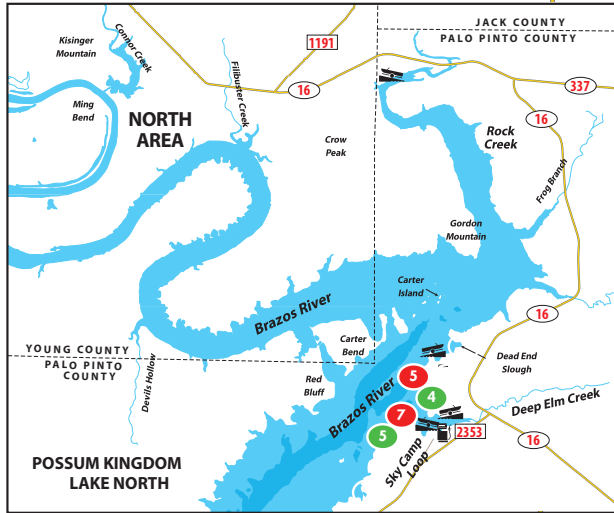

POSSUM KINGDOM LAKE MAP

Click on the business name or pin below to link to the business website for more information

SEE LEFT INSET FOR MAP CONTINUATION

- CABINS**
- East Side*
- 1-Bonita Shores
- 4-*Mitchell Resort & RV Park
- 5-PK Lodge, LP
- 6-*Rocker B Ranch
- 7-Sky Camp
- 8-YMCA Camp Grady Spruce
- West Side*
- 9-Fox Hollow Resort
- 10-Lakeshore Lodge
- 11-Possum Hollow Restaurant & Lodge
- 12-Possum Kingdom State Park
- GUEST HOUSE**
- 1-*Dale River Ranch
- HOTELS**
- East Side*
- 2-Lush Resort
- 3-PK Resort LLC
- 4-The Cliffs Resort

- RV SITES**
- East Side*
- 1-Bonita Shores
- 2-Lush Resort
- 3-*Mitchell Resort & RV Park
- 4-PK Lodge, LP
- 5-Sky Camp
- 6-Willow Beach Marina
- West Side*
- 7-Fox Hollow Resort
- 8-Lakeshore Lodge
- 9-Possum Hollow Restaurant & Lodge
- 10-Possum Kingdom State Park
- TENT CAMPING**
- 1-Possum Kingdom State Park
- 3-*Dale River Ranch
- RESTAURANTS**
- East Side*
- 1-2 Old Crows
- 2-Bonitaville
- 3-BoonDocks Bar & Grill
- 4-Bubba's Shaved Ice
- 5-Lush Resort
- 6-Patterson's PK
- 7-The Cliffs Resort
- 8-The Pizza Shack
- 9-Whataburger
- West Side*
- 10-Dos Chiles Mexican Restaurant
- 11-Hungry Fox Restaurant
- 12-Possum Hollow Restaurant & Lodge

- *BUSINESSES LOCATED OUTSIDE PK LAKE MAP**
- 3 Dale River Ranch-Palo Pinto
 - 1 Mitchell Resort-Perrin
 - 10 Dos Chiles Mexican Restaurant Graham
 - 6 Rocker B Ranch

- Gas
- Boat Landing
- Emergency Services
- Public Use Areas
- Public Hike & Bike Trails
- TOURNAMENT LOCATIONS**

- LEGEND**
- Main Camp YMCA
 - Ray Bean Camp YMCA
 - Camp Constantin B.S.A.
 - Cabins
 - Hotels
 - RV Sites
 - Tent Camping
 - Restaurants
 - Guest House

Possum Kingdom Chamber of Commerce
Captain's Meeting & Weigh-In Location